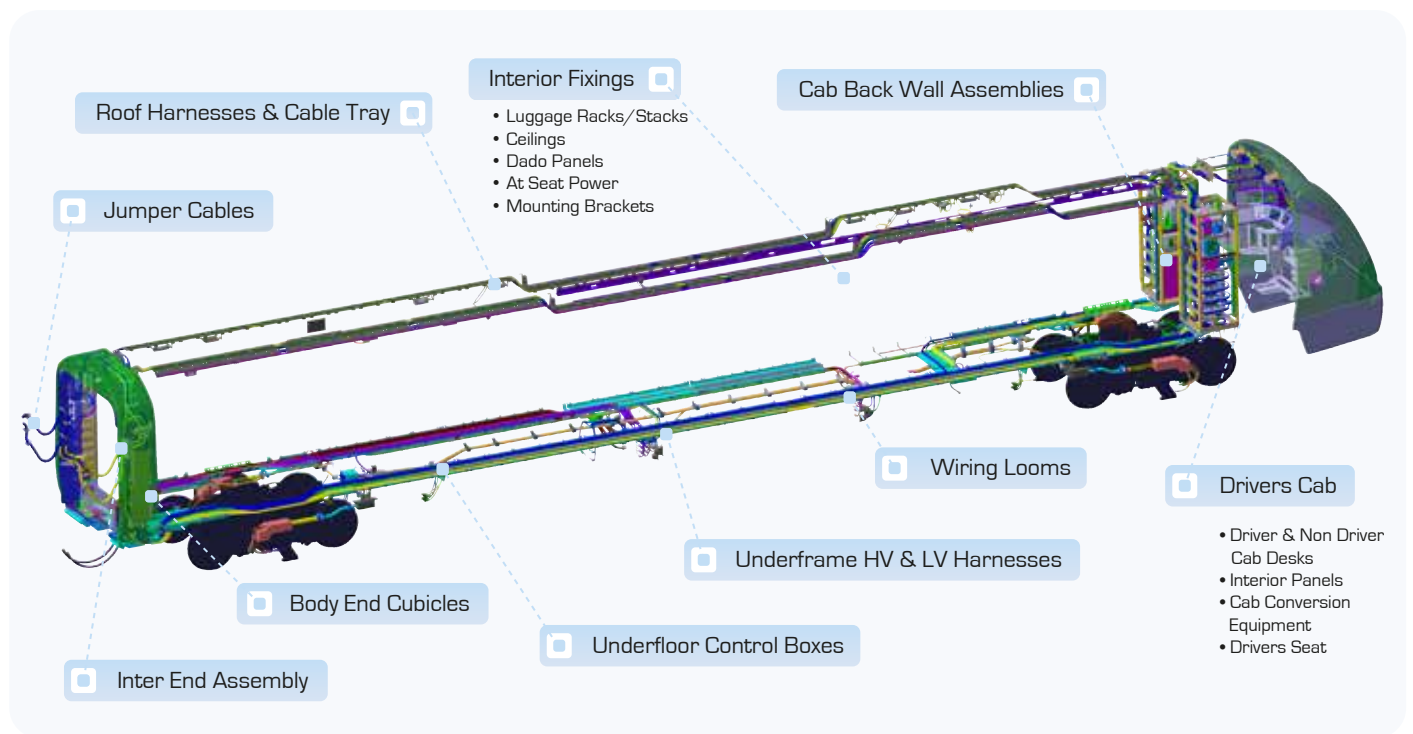

WHAT WE DO

BTROS:

A 'One stop shop', build-to-print manufacturing and support company for refurbishment and upgrade programmes.

WE SPECIALISE IN:

- Fabrications
- Wiring Harnesses
- Electromechanical Assemblies
- Interiors
- Kitting & Programme Management
- Site Support
- Methods Engineering

WE WILL

Reduce your Risks
Simplify your Supply Chain
Effectively Control Change
Management
Reduce Total 'Cost to Complete'
Provide a Quality Solution

For general sales enquiries:

Tel: +44 (0) 1332 257500

Email: bdm@btros.co.uk

BTRoS UK Ltd

Interiors & Cabling Division

(A Subsidiary of Bombardier Transportation)

Litchurch Lane, Derby, DE24 8AD

www.btros.co.uk